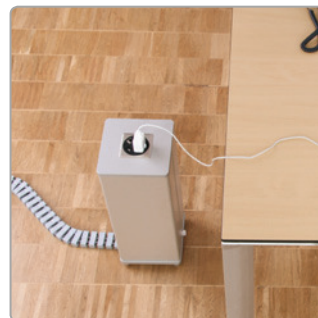

E-Cube-M-540-Point