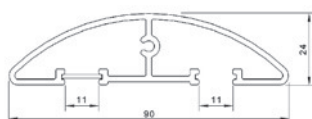

Multiple Easy-Bridge cable bridges can be connected together without using any tools. Easy Bridge is fixed on carpets with preassembled velcro system or with 3M double-adhesive tape - anti slip - on smooth floors.

Easy-Bridge with Cable-Snake® Pro

Easy-Bridge, swingable Cable Protection

Easy-Bridge System-Modules

Hook tape Double-adhesive tape

Easy-Bridge simple connected

Easy-Bridge. optional with closure strips

Easy-Bridge Cable-bridge. Anodized Aluminium. Delivery including mounted swingable connection joint. Color of the connection joint according customer requirements. Closure strips optional.

Easy-Bridge-H-50 with 50 cm mounted hook-tape

E-BRI-H-50

Easy-Bridge-D-50 with 50 cm mounted double-adhesive-tape

E-BRI-D-50

Easy-Bridge-H-100 with 100 cm mounted hook-tape

E-BRI-H-100

Easy-Bridge-D-100 with 100 cm mounted double-adhesive-tape