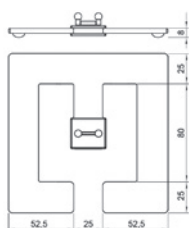

Easy-Floor

Easy-Floor-2K

Easy-Floor-1K

Easy-Floor-Premium

Easy-Floor-2K Floor plate steel-powder-coated 130x130 mm. Weight: approx. 350 gr. incl. 4 Bumpons.

Easy-Floor-1K B Floor plate steel-powder-coated 130x130 mm. Weight: approx. 350 gr. incl. 4 Bumpons.

Easy-Floor-Premium for Cable-Snake® Premium. 5 Bumpons & 1 screw 6 x 70 mm. Steel-powder-coated Ø=150 mm. approx. 310 gr.

Color floor-plate: black, silver-grey, white. Color adapter: black, silver, light-grey, white, translucent

E-FLO-2K

E-FLO-1K

E-FLO-PRE

compatible with Cable-Snake

☒ Cube ☒ Cube MX ☒ Pro ☒ Classic ☒ Flex ☒ Flex II ☒ Quadro ☒ Premium

Colors

☒ black ☒ silver ☒ light-grey ☒ white ☒ translucent