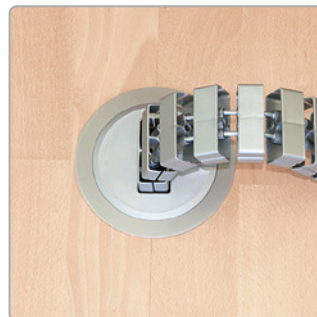

Easy-Outlet-II connection 2x Cable-Snake®

Easy-Outlet-Premium, Cable-Snake® Premium

Easy-Outlet-M-B stainless steel radial rotary-structure

Easy-Outlet-M-B stainless steel glass-bead-blasted

Easy-Outlet-M-I stainless steel & Polypropylen

The Easy-Outlet series solves any task regarding flooroutlets.

Q LAB® floor outlets can be installed afterwards at any time by drilling a hole in the raised floor.

Place the floor-outlet exactly where you need it.

Choose between the telescope outlet Easy-Outlet-TA, the triple outlet Easy-Outlet-Switch as well the Easy-Outlet-I, -II, -Premium and Quadro to the vertical connection of the Cable-Snake® cable-guide-systems.

Easy-Outlet-Metal

The high-quality steel versions Easy-Outlet-M were developed for entrance halls and representative rooms.

Easy-Outlet M is available in different surfaces, matt and glossy with a radial-twist-structure.