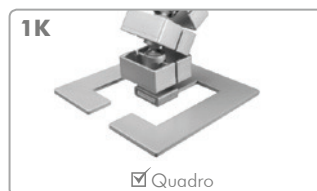

Compatible to all common floor-outlets

Easy-Clip

Flexible floor-outlet-adapter compatible to all common floor-outlets.

With the achievement of higher forces, for example by kicking, the clip releases without any defect out of the floor-outlet and can easily remounted.

Easy-Clip-S, L=86mm, B=47mm for KS Classic, Flex, Flex II

E-CLI-S

Easy-Clip-L, L=91,5mm, B=51mm for KS Cube, Cube MX, Pro

E-CLI-L

compatible with Cable-Snake

Cube Cube MX Pro Classic Flex Flex II Quadro Premium

Colors

black silver light-grey white translucent

Easy-Floor

Easy-Floor-2K

Easy-Floor-1K

Easy-Floor-Premium

Easy-Floor-2K Floor plate steel-powder-coated 130x130 mm. Weight: approx. 350 gr. incl. 4 Bumpons.

Easy-Floor-1K B Floor plate steel-powder-coated 130x130 mm. Weight: approx. 350 gr. incl. 4 Bumpons.