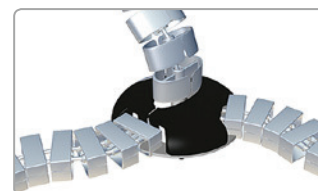

Compatible to all common floor-outlets

Easy-Clip

Flexible floor-outlet-adapter compatible to all common floor-outlets.

With the achievement of higher forces, for example by kicking, the clip releases without any defect out of the floor-outlet and can easily remounted.

Easy-Floor-Premium for Cable-Snake® Premium. 5 Bumpons & 1 screw 6 x 70 mm. Steel-powder-coated Ø=150 mm. approx. 310 gr.

Color floor-plate: black, silver-grey, white. Color adapter: black, silver, light-grey, white, translucent

E-FLO-2K

E-FLO-1K

E-FLO-PRE

compatible with Cable-Snake

Cube Cube MX Pro Classic Flex Flex II Quadro Premium

Colors

black silver light-grey white translucent

Easy-Switch

Easy-Switch junction-box with 2x Easy-Cap

Easy-Switch-4K with 4 coupling links Cube

Easy-Switch-Premium with floor-plate

Easy-Switch for Cable-Snake® Cube, Classic, Flex, Flex-II.

E-SWI

Easy-Switch-4K for Cable-Snake® Pro und Cube MX. incl. 4 coupling links Cable-Snake® Cube.