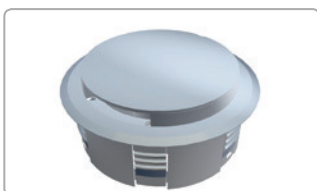

The Easy-Outlet series solves any task regarding flooroutlets.

Q LAB® floor outlets can be installed afterwards at any time by drilling a hole in the raised floor.

Place the floor-outlet exactly where you need it.

Choose between the telescope outlet Easy-Outlet-TA, the triple outlet Easy-Outlet-Switch as well the Easy-Outlet-I, -II, -Premium and Quadro to the vertical connection of the Cable-Snake® cable-guide-systems.

Easy-Outlet-Metal

The high-quality steel versions Easy-Outlet-M were developed for entrance halls and representative rooms.

Easy-Outlet M is available in different surfaces, matt and glossy with a radial-twist-structure.