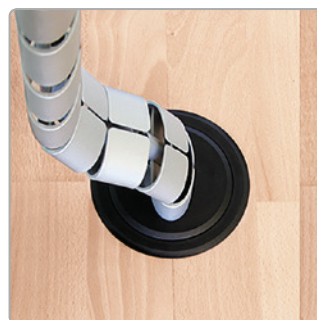

Easy-Outlet

SALIDAS SUELO

System-connection to floors

Cable-Snake®
Professional Cablemanagement

Easy-Outlet-TA closed

Easy-Outlet-TA extended

Easy-Outlet-Switch with up to 3 connections

Easy-Outlet-I connection 1x Cable-Snake®

Easy-Outlet-II connection 2x Cable-Snake®

Easy-Outlet-Premium, Cable-Snake® Premium

Easy-Outlet-M-B stainless steel radial rotary-structure

Easy-Outlet-M-B stainless steel glass-bead-blasted

Easy-Outlet-M-I stainless steel & Polypropylen

Choose between the telescope outlet Easy-Outlet-TA, the triple outlet Easy-Outlet-Switch as well the Easy-Outlet-I, -II, -Premium and Quadro to the vertical connection of the Cable-Snake® cable-guide-systems.

Easy-Outlet-Metal

The high-quality steel versions Easy-Outlet-M were developed for entrance halls and representative rooms.

Easy-Outlet M is available in different surfaces, matt and glossy with a radial-twist-structure.