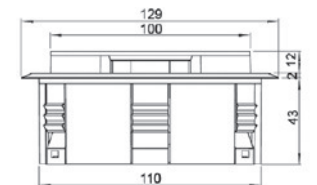

Easy-Outlet-TA Telescope outlet (without connection Cable-Snake®)

Easy-Outlet-I for 1x Cube, Cube MX, Pro, Classic, Flex, Flex II

Easy-Outlet-II Connection for 2x Cube, Pro, Classic, Flex, Flex II

Easy-Outlet-Quadro Connection for 1x Cable-Snake® Quadro

Easy-Outlet-Premium Connection for 1x Cable-Snake® Premium

Easy-Outlet-Switch Connection for 3x Cube, Pro, Classic, Flex, Flex II

Easy-Outlet only socket-outlet without lid

E-OUT-TA

E-OUT-I

E-OUT-II

E-OUT-QUA

E-OUT-PRE

E-OUT-SWI

E-OUT

compatible with Cable-Snake

☒ Cube ☒ Cube MX ☒ Pro ☒ Classic ☒ Flex ☒ Flex II ☒ Quadro ☒ Premium

Colors ☒ black ☒ silver ☒ light-grey ☒ white ☐ translucent