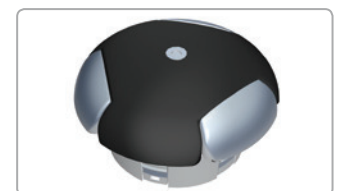

Easy-Outlet-Metal

The high-quality steel versions Easy-Outlet-M were developed for entrance halls and representative rooms.

Easy-Outlet M is available in different surfaces, matt and glossy with a radial-twist-structure.

Easy-Outlet-TA for guiding single cables

Easy-Outlet-I, Connection 1x Cable-Snake®

Easy-Outlet-Quadro

Easy-Outlet-Switch

Easy-Outlet-TA Telescope outlet (without connection Cable-Snake®)

Easy-Outlet-I for 1x Cube, Cube MX, Pro, Classic, Flex, Flex II