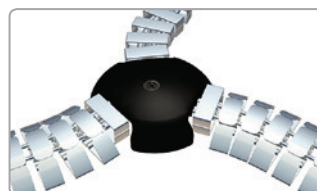

Easy-Floor-Premium for Cable-Snake® Premium. 5 Bumpons & 1 screw 6 x 70 mm. Steel-powder-coated Ø=150 mm. approx. 310 gr.

Color floor-plate: black, silver-grey, white. Color adapter: black, silver, light-grey, white, translucent

E-FLO-2K

E-FLO-1K

E-FLO-PRE

compatible with Cable-Snake

Cube Cube MX Pro Classic Flex Flex II Quadro Premium

Colors

black silver light-grey white translucent

Easy-Switch

Easy-Switch junction-box with 2x Easy-Cap

Easy-Switch-4K with 4 coupling links Cube

Easy-Switch-Premium with floor-plate

Easy-Switch for Cable-Snake® Cube, Classic, Flex, Flex-II.

E-SWI

Easy-Switch-4K for Cable-Snake® Pro und Cube MX. incl. 4 coupling links Cable-Snake® Cube.