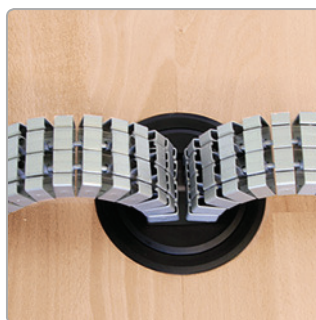

Easy-Outlet

SALIDAS SUELO

System-connection to floors

Cable-Snake®
Professional Cablemanagement

Easy-Outlet-TA closed

Easy-Outlet-TA extended

Easy-Outlet-Switch with up to 3 connections

Easy-Outlet-I connection 1x Cable-Snake®

Easy-Outlet-II connection 2x Cable-Snake®

Easy-Outlet-Premium, Cable-Snake® Premium

Easy-Outlet-M-B stainless steel radial rotary-structure

Easy-Outlet-M-B stainless steel glass-bead-blasted

Easy-Outlet-M-I stainless steel & Polypropylen

Choose between the telescope outlet Easy-Outlet-TA, the triple outlet Easy-Outlet-Switch as well the Easy-Outlet-I, -II, -Premium and Quadro to the vertical connection of the Cable-Snake® cable-guide-systems.

Easy-Outlet-Metal

The high-quality steel versions Easy-Outlet-M were developed for entrance halls and representative rooms.

Easy-Outlet M is available in different surfaces, matt and glossy with a radial-twist-structure.