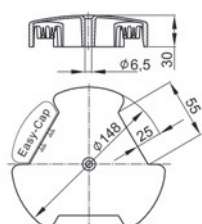

Easy-Switch

Easy-Switch junction-box with 2x Easy-Cap

Easy-Switch-4K with 4 coupling links Cube

Easy-Switch-Premium with floor-plate

Easy-Switch for Cable-Snake® Cube, Classic, Flex, Flex-II.

E-SWI

Easy-Switch-4K for Cable-Snake® Pro und Cube MX. incl. 4 coupling links Cable-Snake® Cube.

E-SWI-4K

Easy-Switch-Premium for Cable-Snake® Premium incl. floor-plate, screw and 4 coupling links Cable-Snake® Cube.

E-SWI-PRE

Easy-Cap Dummy-cap for not used connections. (also in silver!)

E-CAP

Please order Easy-Cap dummy-caps if required!

compatible with Cable-Snake

☒ Cube ☒ Cube MX ☒ Pro ☒ Classic ☒ Flex ☒ Flex II ☐ Quadro ☒ Premium

Colors

☒ black ☐ silver ☒ light-grey ☒ white ☐ translucent