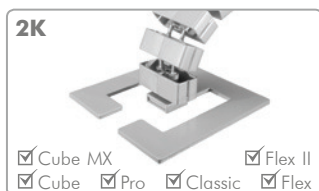

Easy-Clip-S, L=86mm, B=47mm for KS Classic, Flex, Flex II

E-CLI-S

Easy-Clip-L, L=91,5mm, B=51mm for KS Cube, Cube MX, Pro

E-CLI-L

compatible with Cable-Snake

Cube Cube MX Pro Classic Flex Flex II Quadro Premium

Colors

black silver light-grey white translucent

Easy-Floor

Easy-Floor-2K

Easy-Floor-1K

Easy-Floor-Premium

Easy-Floor-2K Floor plate steel-powder-coated 130x130 mm. Weight: approx. 350 gr. incl. 4 Bumpons.

Easy-Floor-1K B Floor plate steel-powder-coated 130x130 mm. Weight: approx. 350 gr. incl. 4 Bumpons.