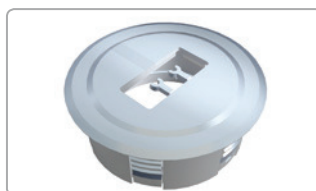

Easy-Outlet-I, Connection 1x Cable-Snake®