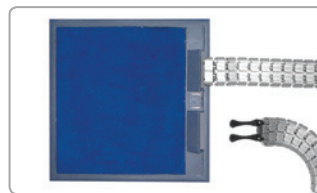

Easy-Outlet only socket-outlet without lid

E-OUT-TA

E-OUT-I

E-OUT-II

E-OUT-QUA

E-OUT-PRE

E-OUT-SWI

E-OUT

compatible with Cable-Snake

Cube Cube MX Pro Classic Flex Flex II Quadro Premium

Colors black silver light-grey white translucent

Easy-Clip

Easy-Clip simply insert into the cable-outlet

Perfect, flexible and safe connection