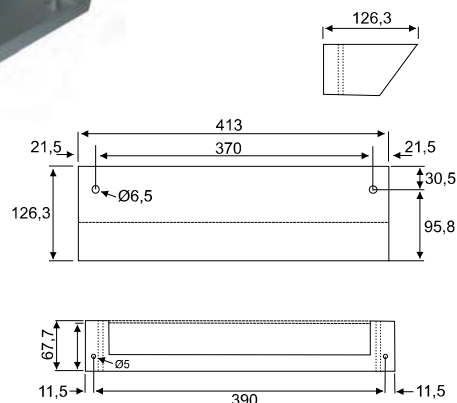

FLEX Box, 415mm

FLEX Box, 415mm

Material: Stahl / Steel

1

Farbe / Colour

Art. No.

RAL 9006

2098.299.80

RAL 7035

2098.299.88