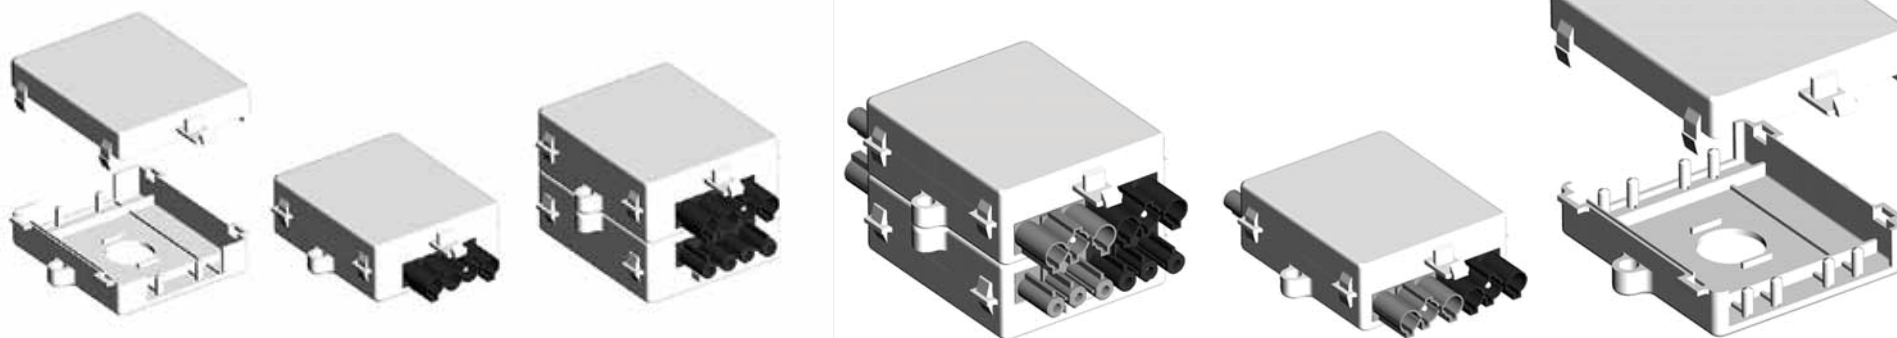

REMOTE TEE- 4, 6 COVER BOX

Molding PA66 With The 20% GF

NOT INCLUDING CONNECTOR AND THE WIRES

	ORDER CODE	ORDER CODE	ORDER CODE	ORDER CODE
	Normal - 4	Normal - 4 Double	Normal - 6 Double	Normal - 6
Black	EP4T BOX	EP6T BOX2	EP6T BOX2	EP6T BOX
White	EP4TW BOX	EP6TW BOX2	EP6TW BOX2	EP6TW BOX

The picture only show the application, the article are only the cover